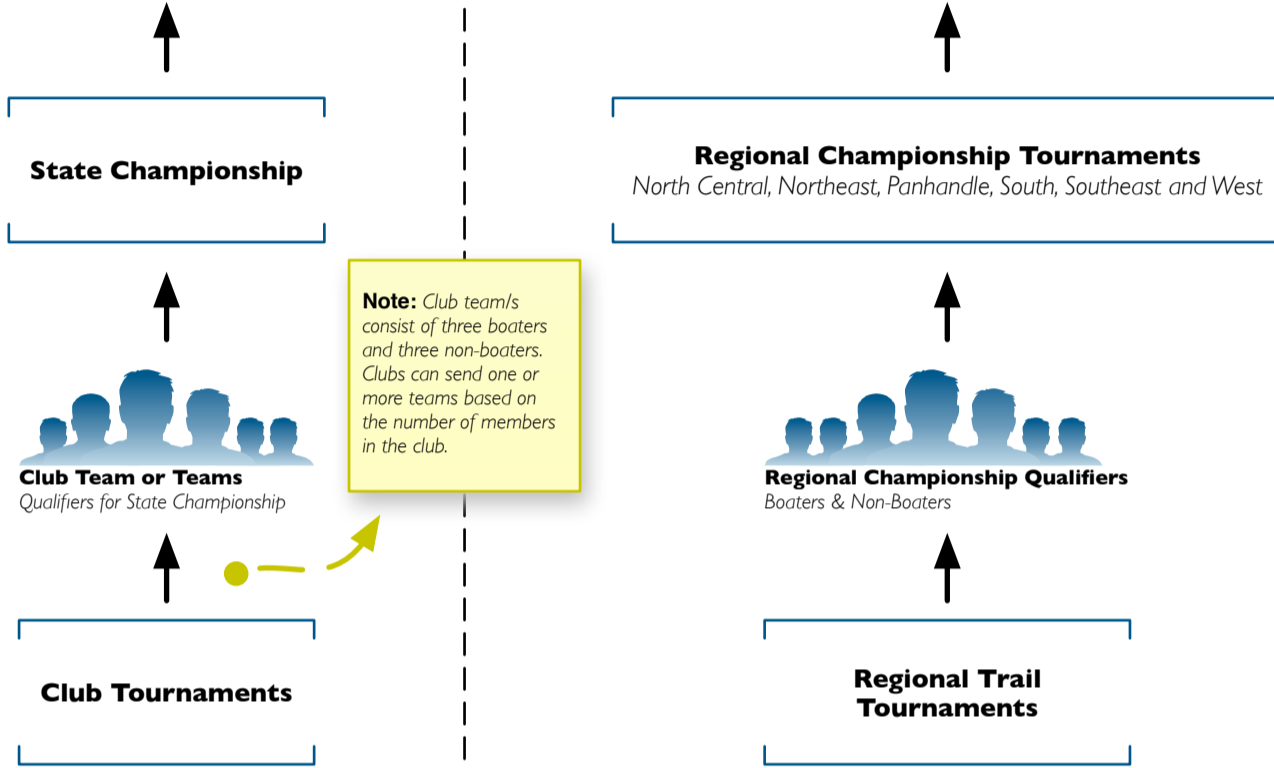

Texas B.A.S.S. Nation Path to the State Team

Proposal #3

Note: Club teams compete in the state championship for state team spots based on the region that represents their club.

Note: Club team/s consist of three boaters and three non-boaters. Clubs can send one or more teams based on the number of members in the club.

Note: Boater and non-boater champions qualifying through the regional championships represent their respective regions on the state team.

Note: Texas B.A.S.S. Nation At-Large members are only eligible to qualify for the state team through the regional trail path.

To qualify for an invitation to the State Championship a club must.

1. Be an affiliated club with B.A.S.S.
2. Have a minimum of six members
3. Pay all applicable dues (B.A.S.S., B.A.S.S. Nation, and Texas B.A.S.S. Nation) for each member.
4. Meet the minimum points requirement through participation in events which support Texas B.A.S.S. Nation.