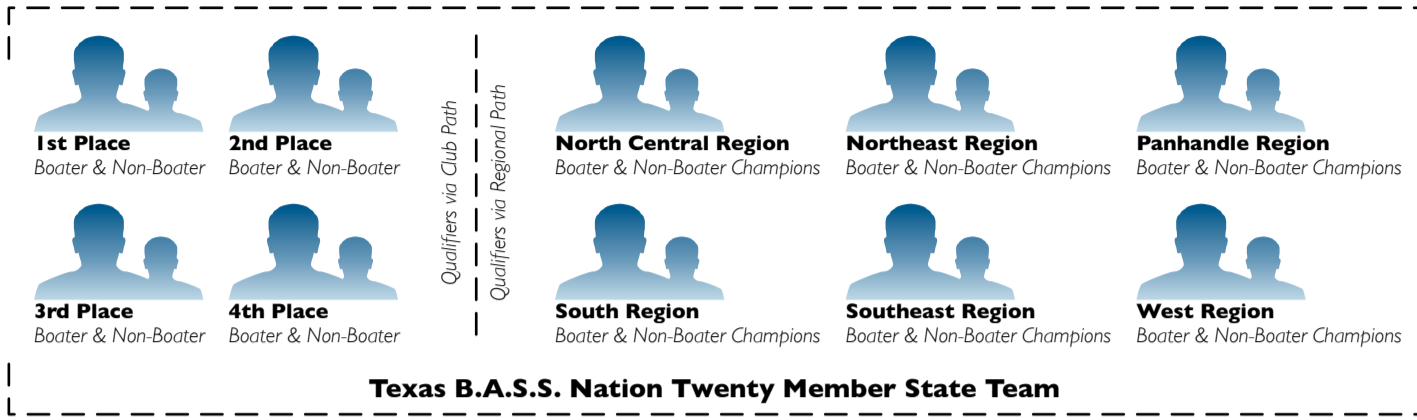

Texas B.A.S.S. Nation Path to the State Team

Proposal #3

Note: Club teams compete in the state championship for state team spots based on the region that represents their club.

Note: Club team/s consist of three boaters and three non-boaters. Clubs can send one or more teams based on the number of members in the club.

Note: Boater and non-boater champions qualifying through the regional championships represent their respective regions on the state team.

Note: Texas B.A.S.S. Nation At-Large members are only eligible to qualify for the state team through the regional trail path.